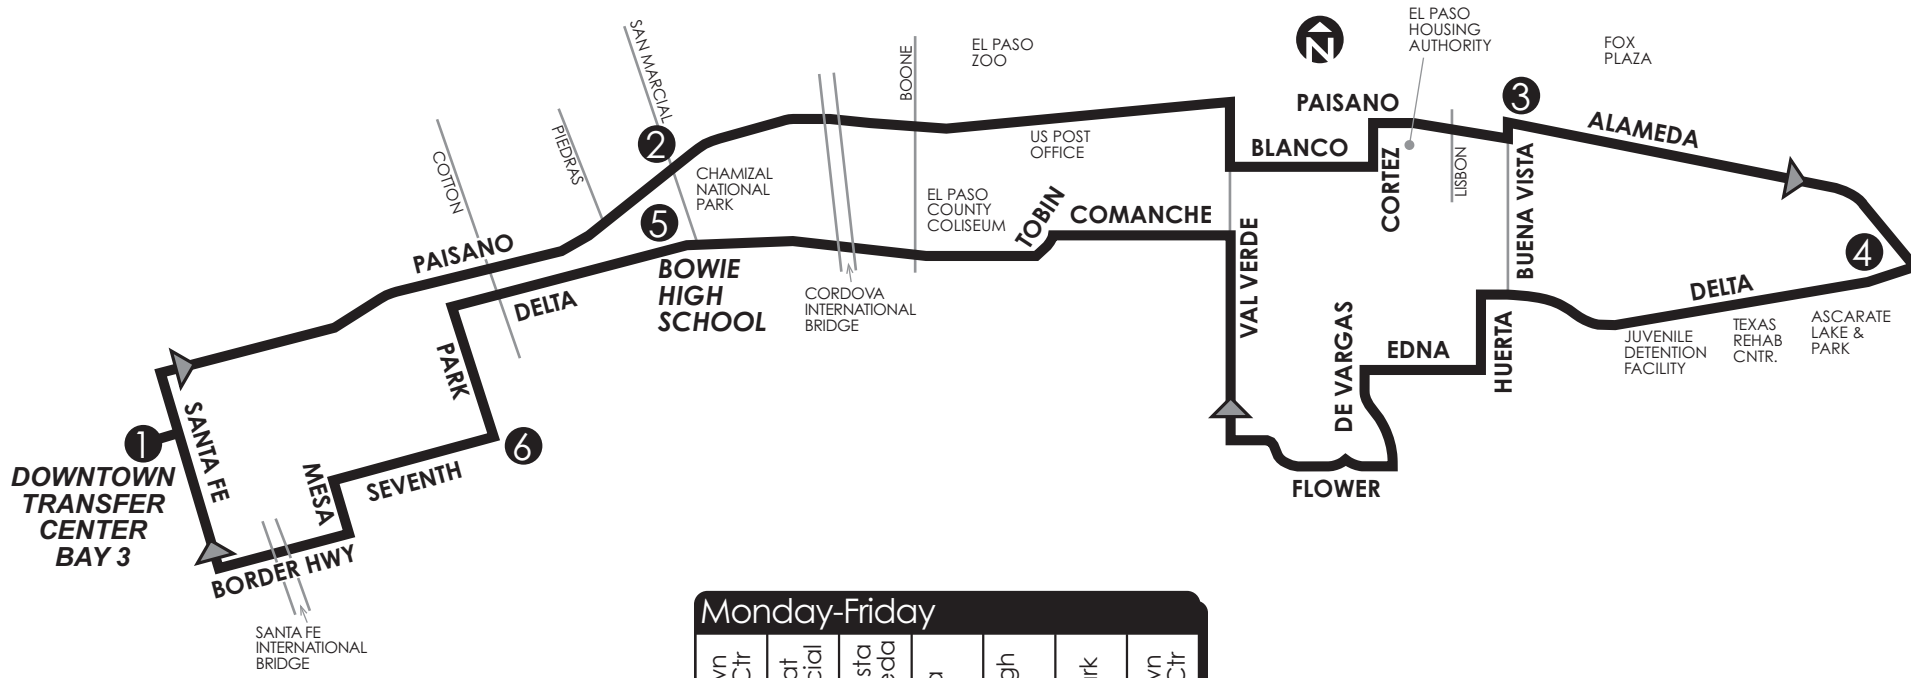

23 Paisano via Fox Plaza

Downtown Transfer Center Bay 3

LEGEND

- ① Time Point
- ↔ Bus Route
- ➔ Route Direction

CONNECTING POINTS TO ROUTES

- ▶ Downtown
- ▶ Paisano & Val Verde (62,65)
- ▶ Fox Plaza (25,61,65,66)
- ▶ Delta & Val Verde (62)
- ▶ Delta & Alameda (61,62,65,66)

CONNECTING ROUTES DOWNTOWN

1, 3, 4, 9, 10, 11, 14, 15, 18, 21, 22, 24, 33, 34, 35, 36, 42, 50, 55, 59, 61, 62, 65, 66, 83, 204

Monday-Friday

Downtown Transfer Ctr ①	Paisano at San Marcial ②	Buena Vista at Alameda ③	Alameda at Delta ④	Bowie High School ⑤	7th at Park ⑥	Downtown Transfer Ctr ①
5:40	5:55	6:07	6:15	6:33	6:43	6:56
7:00	7:15	7:27	7:35	7:53	8:03	8:16
8:20	8:35	8:47	8:55	9:13	9:23	9:36
9:40	9:55	10:07	10:15	10:33	10:43	10:56
11:00	11:15	11:27	11:35	11:53	12:03	12:16
12:20	12:35	12:47	12:55	1:13	1:23	1:36
1:40	1:55	2:07	2:15	2:33	2:43	2:56
3:00	3:15	3:27	3:35	3:53	4:03	4:16
4:20	4:35	4:47	4:55	5:13	5:23	5:36
5:40	5:55	6:07	6:15	6:33	6:43	6:56
7:00	7:15	7:27	7:35	7:53	8:03	8:16