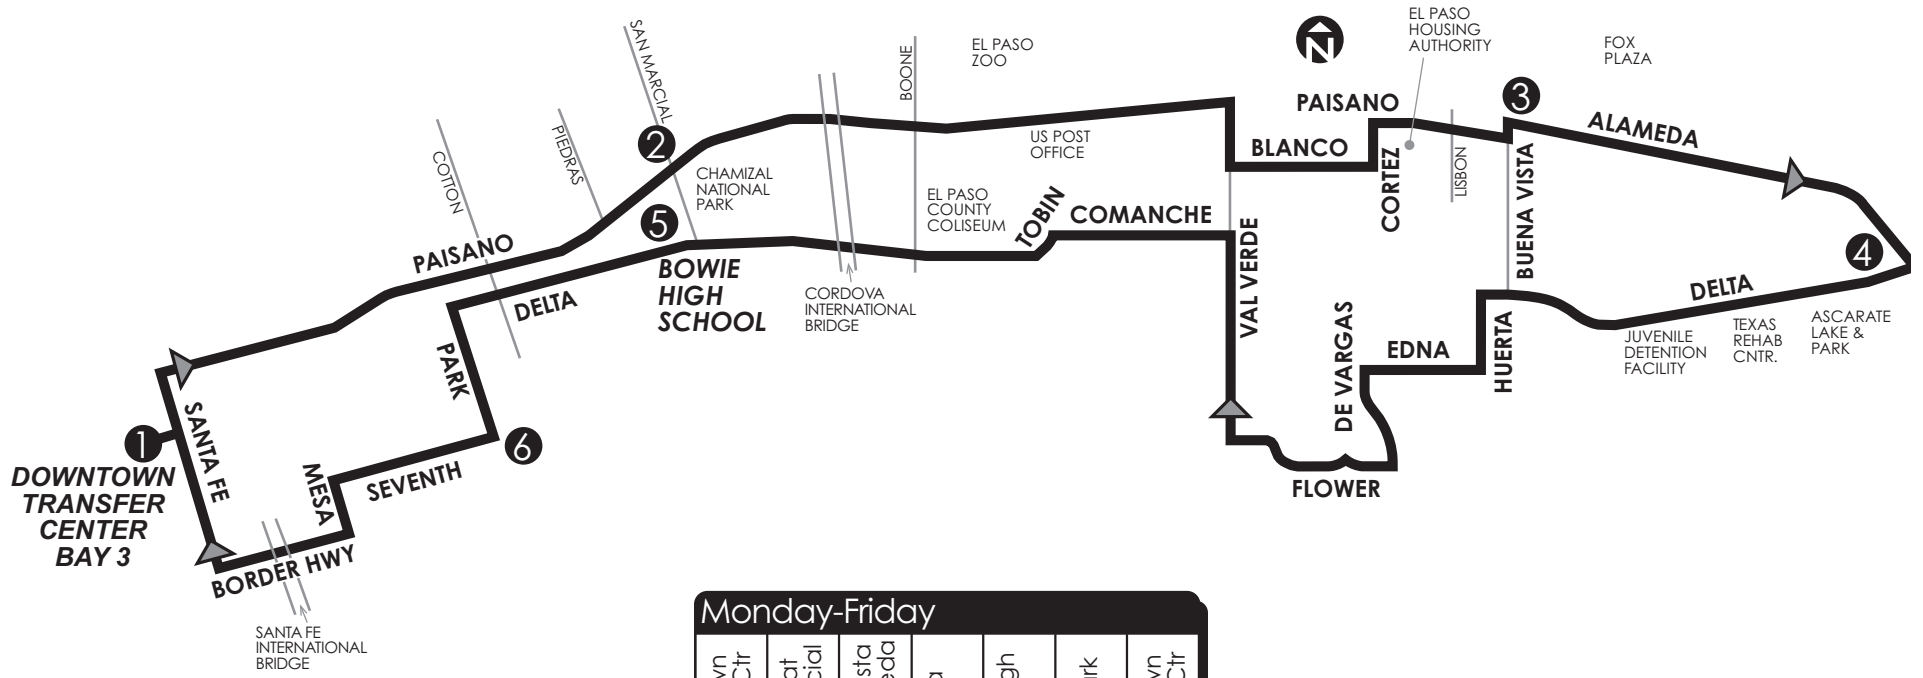

# 23 Paisano via Fox Plaza

Downtown Transfer Center Bay 3

**LEGEND**

- ① Time Point
- ↔ Bus Route
- ➔ Route Direction

**CONNECTING POINTS TO ROUTES**

- ▶ Downtown
- ▶ Paisano & Val Verde (62,65)
- ▶ Fox Plaza (25,61,65,66)
- ▶ Delta & Val Verde (62)
- ▶ Delta & Alameda (61,62,65,66)

**CONNECTING ROUTES DOWNTOWN**

1, 3, 4, 9, 10, 11, 14, 15, 18, 21, 22, 24, 33, 34, 35, 36, 42, 50, 55, 59, 61, 62, 65, 66, 83, 204

**Monday-Friday**

Downtown Transfer Ctr ①	Paisano at San Marcial ②	Buena Vista at Alameda ③	Alameda at Delta ④	Bowie High School ⑤	7th at Park ⑥	Downtown Transfer Ctr ①
5:40	5:55	6:07	6:15	6:33	6:43	6:56
7:00	7:15	7:27	7:35	7:53	8:03	8:16
8:20	8:35	8:47	8:55	9:13	9:23	9:36
9:40	9:55	10:07	10:15	10:33	10:43	10:56
11:00	11:15	11:27	11:35	11:53	12:03	12:16
12:20	12:35	12:47	12:55	1:13	1:23	1:36
1:40	1:55	2:07	2:15	2:33	2:43	2:56
3:00	3:15	3:27	3:35	3:53	4:03	4:16
4:20	4:35	4:47	4:55	5:13	5:23	5:36
5:40	5:55	6:07	6:15	6:33	6:43	6:56
7:00	7:15	7:27	7:35	7:53	8:03	8:16